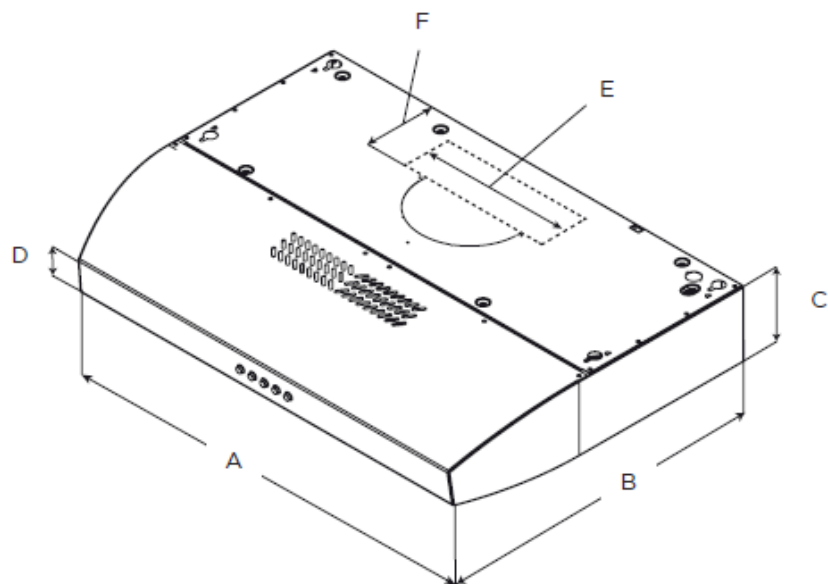

PRODUCT DIMENSIONS

| | Models | |
|---|---|---------------|
| | EAL330S1 | EAL336S1 |
| A | 30" (76.2 cm) | 36" (91.4 cm) |
| B | 20" (50.8 cm) | |
| C | 4 $\frac{7}{16}$ " (12 cm) | |
| D | 2 $\frac{3}{8}$ " (5.7 cm) | |
| E | 3 $\frac{1}{4}$ " x 10" (8.3 x 25.4 cm) | |
| F | 5 $\frac{1}{16}$ " (13 cm) | |