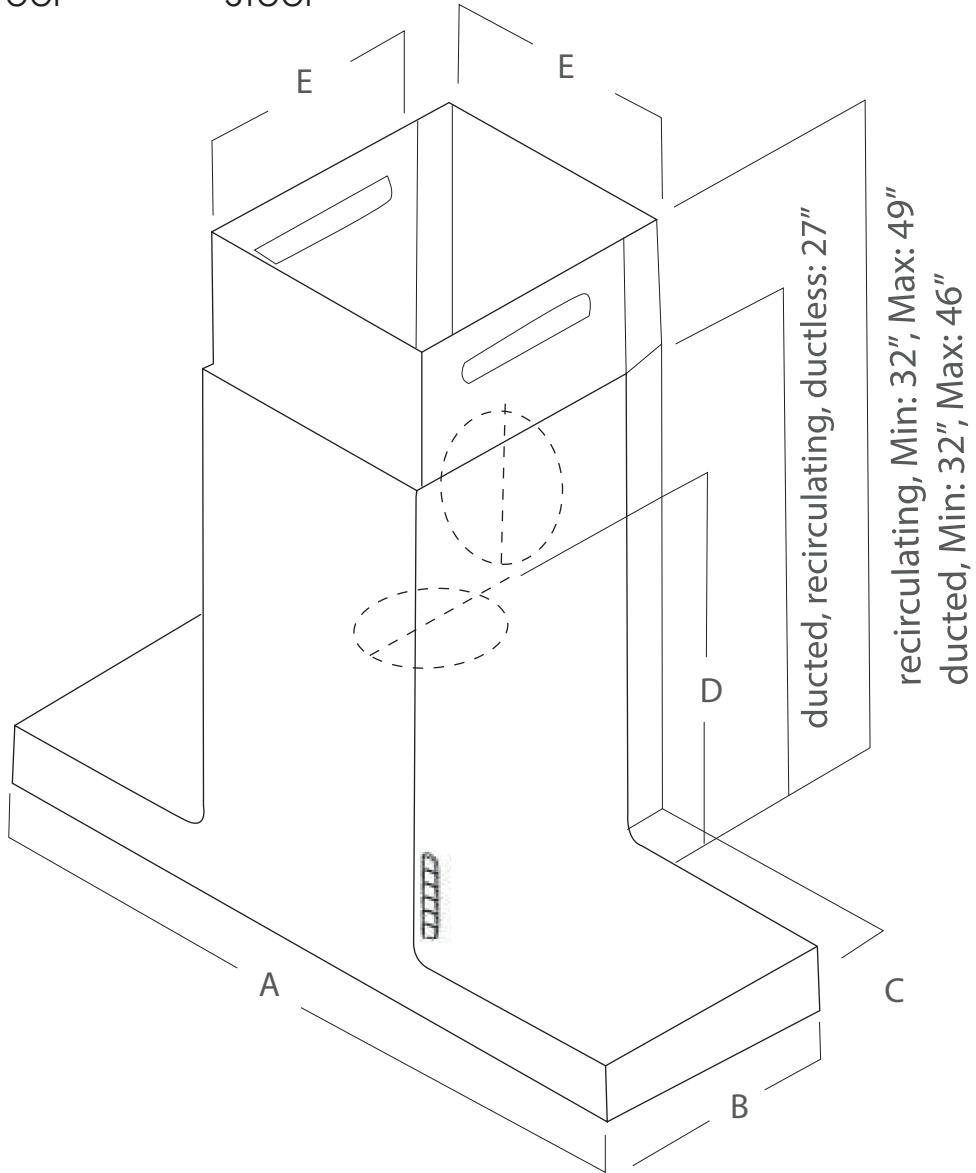

Stainless Steel

Stainless Steel

White

Black

Stainless Steel

	EHK613SS	EHK624SS	EHK636SS EHK636WH EHK636BL	EHK648SS
A	12.5"	24"	36"	48"
B	12 1/2"			
C	Min: 0", Max: 2 9/25"			
D	19"			
E	12"			