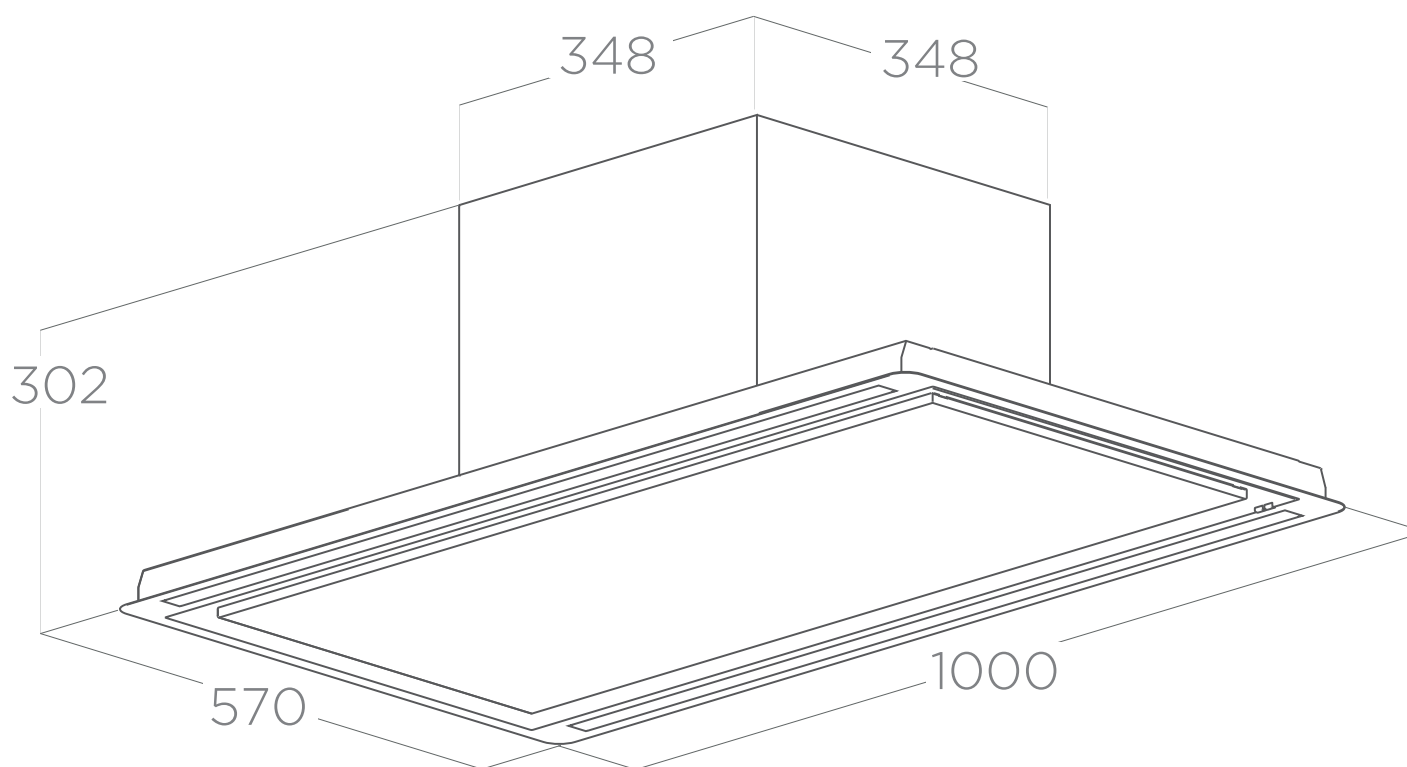

FALSE CEILING CUT: 550X980

FALSE CEILING CUT: 550X980