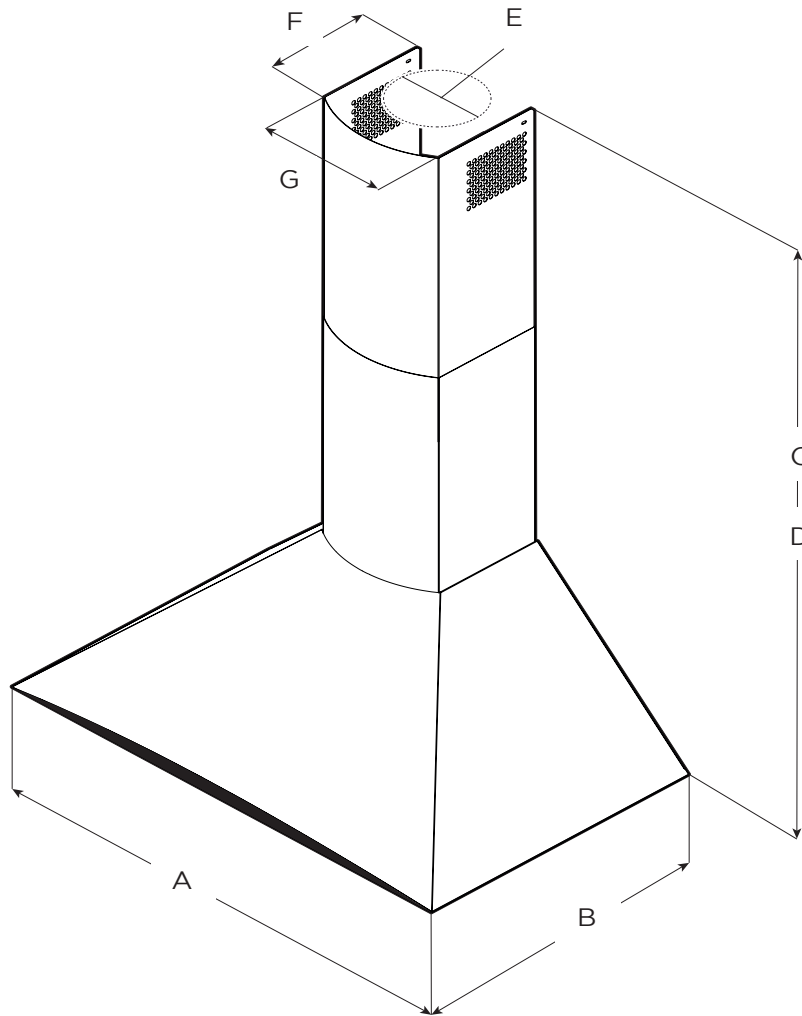

FOGLIA

EFG630S1

EFG636S1

	Models	
	EFG630S1	EFG636S1
A	30" (76.2 cm)	36" (91.4 cm)
B	19 ¹¹ / ₁₆ " (50 cm)	
C*	Max: 42 ¹ / ₈ " (107 cm) Min: 28 ⁶ / ₁₆ "* (73 cm)	
D**	Max: 38 ³ / ₁₆ " (97 cm) Min: 28 ⁶ / ₁₆ " (73 cm)	
E	6" (15.24 cm)	
F	8" (20.5 cm)	
G	8 ³ / ₁₆ " (21.5 cm)	

* Ductless (Recirculating) version

** Ducted version