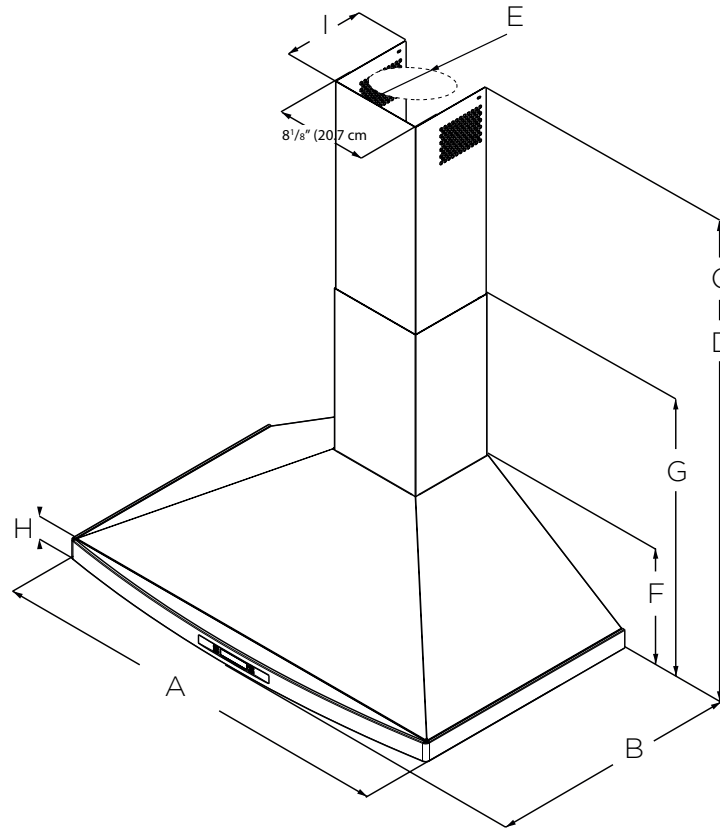

PILATO

EPL630S1

EPL636S1

	EPL630S1	EPL636S1
A	30" (76.2 cm)	36" (91.2cm)
B	21 1/2" (54.7 cm)	
C*	Min: 28 7/8 (73.3cm) Max: 42 1/16(106.9cm)	
D**	Min: 28 3/8" (72 cm) Max: 38"(96.6 cm)	
E	6" (15.9 cm)	
F	10" (25.4cm)	
G	24 1/8" (61cm)	
H	1 1/2" (4cm)	
I	7 1/4" (18.4cm)	
J	8 1/8" (20.7cm)	