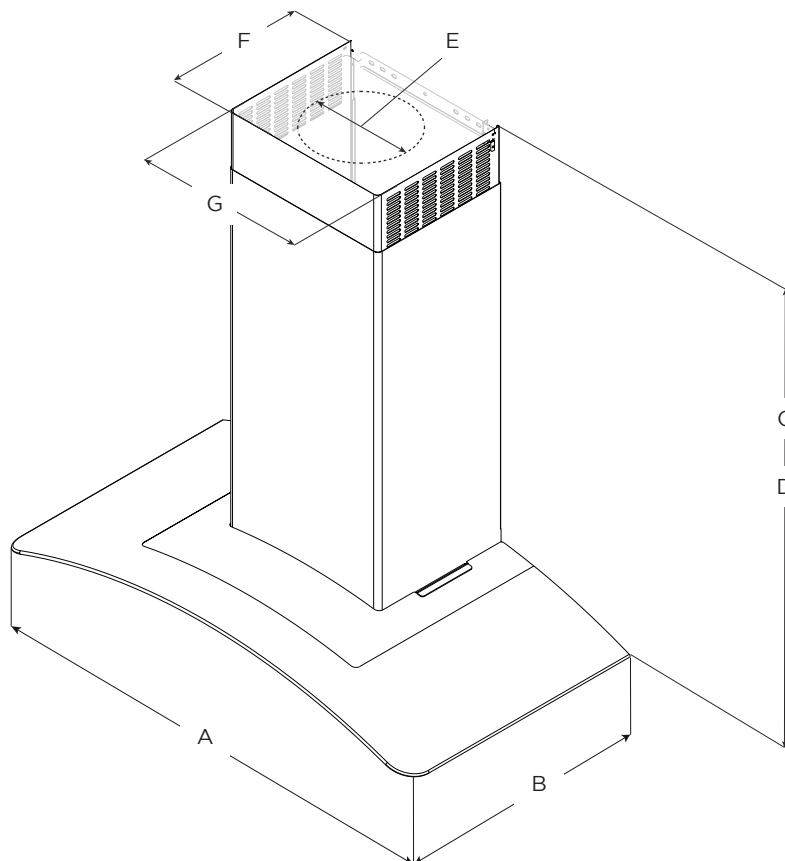

POTENZA

EPT430S2

EPT436S2

	Models	
	EPT430S2	EPT436S2
A	30" (76.2 cm)	36" (91.4 cm)
B	19 ¹ / ₆ " (50 cm)	
C*	Max: 36 ⁵ / ₈ " (93 cm) Min: 24" (61 cm)	
D**	Max: 32 ³ / ₆ " (83.3 cm) Min: 20 ³ / ₈ " (51.7 cm)	
E	6" (15.24 cm)	
F	10 ³ / ₄ " (27.3 cm)	
G	13 ¹ / ₂ " (33.2 cm)	

* Ductless (Recirculating) version

** Ducted version