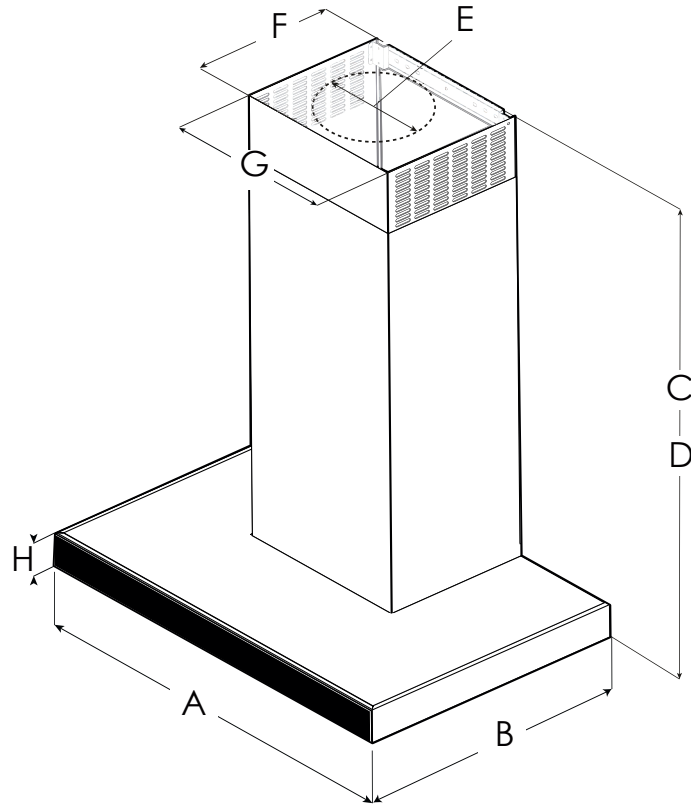

TOBLINO

ETB424SS

ETB430S2

ETB436S2

	ETB424SS	ETB430S2	ETB436S2
A	24" (60.9cm)	30" (76.2 cm)	36" (91.4 cm)
B	19 ¹ / ₁₆ " (50 cm)		
C*	Max: 35" (89 cm) Min: 20 ³ / ₄ " (52.7 cm)		
D**	Max: 31 ³ / ₁₆ " (79.2 cm) Min: 20 ¹ / ₂ " (52.2 cm)		
E	6" (15.24 cm)		
F	10 ³ / ₄ " (27 cm)		
G	13 ¹ / ₃₂ " (33 cm)		
H	1 ⁵ / ₈ " (4 cm)		

* Ductless (Recirculating) version

** Ducted version