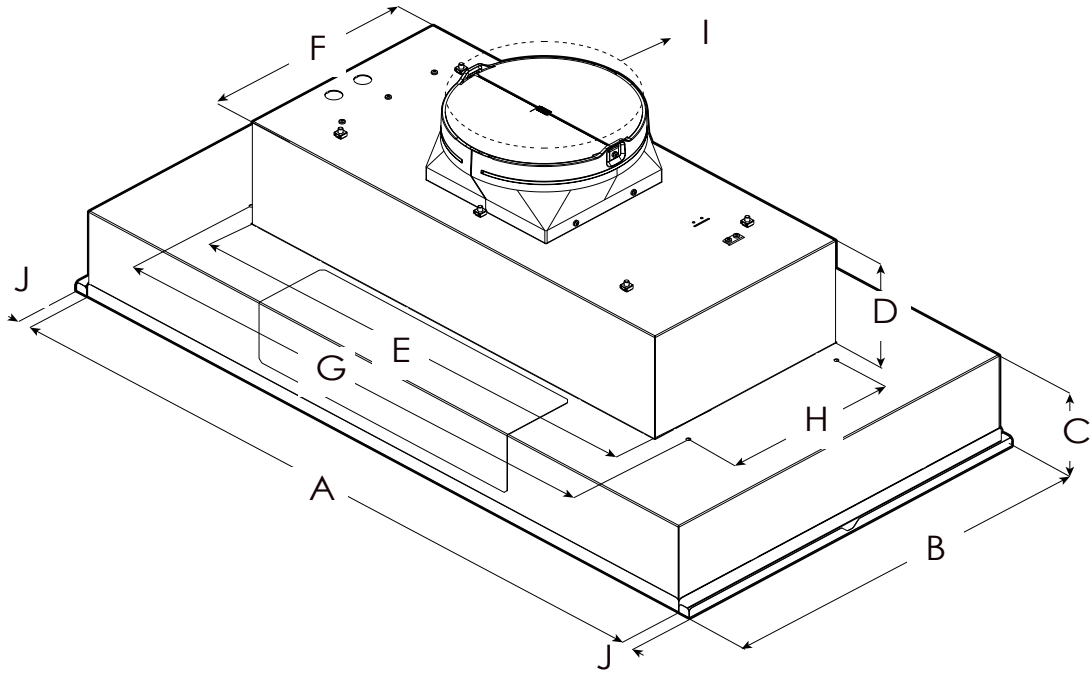

TRENTO

ETR134S1

	ETR134S1
A	34 1/2" (87.6 cm)
B	18" (45.7 cm)
C	5 7/16" (13.8 cm)
D	6 1/2" (16.4 cm)
E	27 9/16" (70 cm)
F	12 7/16" (31.6 cm)
G	29 13/16" (75.7 cm)
H	10 1/8" (25.7 cm)
I	10" (25.4 cm)
J	3/4" (1.9 cm)