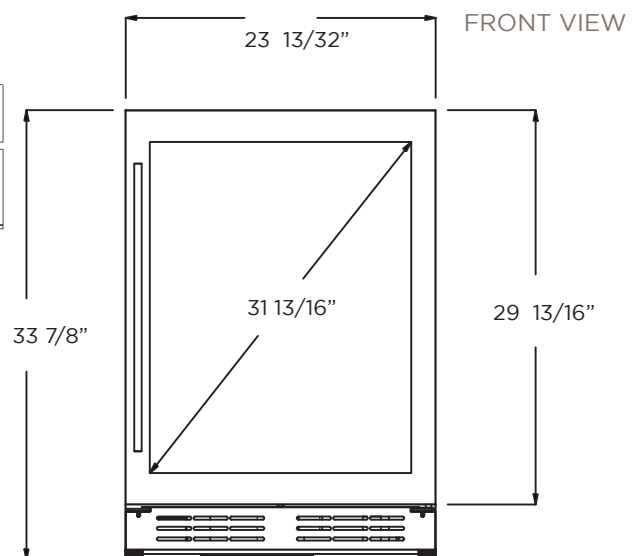

COOLING ZONE 1 -
BEVERAGES Upper Rack
MAX CAPACITY: 36 CANS (12 oz.)

COOLING ZONE 1 -
BEVERAGES Bottom Rack
MAX CAPACITY: 36 CANS (12 oz.)

COOLING ZONE 2 -
WINES Upper Rack
MAX CAPACITY: 8 BOTTLES (25 oz)

COOLING ZONE 2 -
WINES Bottom Rack
MAX CAPACITY: 6 BOTTLES (25 oz)

TOTAL MAX CAPACITY: 72 CANS + 14 BOTTLES
*Do not exceed Max Capacity, avoid product damage
and losing warranty validation

EBS52SS1

Beverage & Wine Center | SINGLE DOOR DUAL ZONE

PRODUCT DESCRIPTION EBS52SS1		DOOR	
Width	24"	Door Handle	Tubular
Dimensions	23 13/32" W x 33 13/16" H x 23 5/8"	Door Glass	Tinted Dual Pane, Low-e Argon-filled
Weight	128 lbs	Reversible Door	Yes
Installation Type	Built-in and Free Standing	ELECTRICAL SPECIFICATIONS	
Refrigerant Type	R600a	Compressor Brand	Embraco
Volume	4.8 cu ft (135L)	Min. Circuit Required	15 A
Sound Level	39 dBA	AC Power	110-120V/60HZ
Door Finish	304 Stainless Steel + Glass	Amperage	0.95 A
Cabinet Finish	Black	Plug Type	B
Interior Finish	Black	OTHERS	
Hinge Design	Concealed	Superior Full Extension Racks	
Lighting	3 Level White LED	Beverage Shelving made of Tempered Glass	
Controls	Capacitive Touch with Display with white numbers	Premium Beechwood Wine Racks	
		White LED Lights with 3 level KELVIN shade adjustment	
COOLING ZONE 1 - BEVERAGES		Anti Vibration Technology	
Total Capacity	72 cans (12 oz cans)	Double Panel Glass Door, UV coated	
Temperature Range	34 to 50°F	Sabbath Mode	
Shelving	2 Adjustable Slide-Out Tempered Glass Shelves	Stylish look with tubular handle	
		KITS	
COOLING ZONE 2 - WINES		PRO Handle	KIT0175505
Total Capacity	14 Bottles of Wine (25 oz)	WARRANTY	
Temperature Range	40 to 64° F	2+1 Year Parts and In-Home Labor Warranty. Third year awarded after product registration on www.elica.com	
Shelving	1 Full Extension Rack of Beechwood with Metal Front Trim		

LINE DRAWING