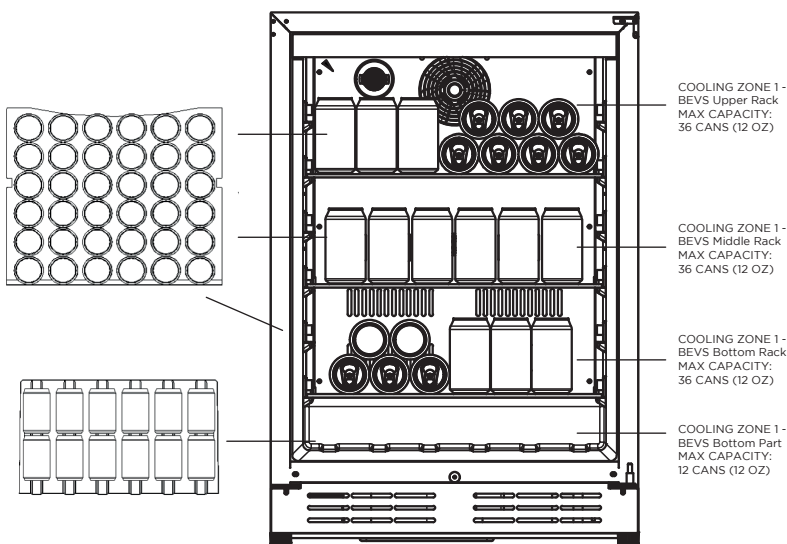

# EBS51SS1

Beverage Center | SINGLE DOOR SINGLE ZONE

EPC TECHNOLOGY

QUIET OPERA-

ECO - MODE

DOOR OPEN

CON-CEALED

HIGH EFFICIENCY

ELICA'S EXCLUSIVE PLUS FEATURES

RISERVA - EBS51SS1 creates the dream conditions for your favorite seltzer drinks. This 24" undercabinet refrigerator has the capacity to fit up to 100 cans (12oz). Featuring 3 adjustable slide out Tempered Glass shelves, 304 Stainless Steel

## STORAGE CAPACITY

TOTAL MAX CAPACITY: 120 CANS (12 oz).

\*Do not exceed Max Capacity, avoid product damage and losing warranty validation

# EBS51SS1

Beverage Center | SINGLE DOOR SINGLE ZONE

PRODUCT DESCRIPTION <b>EBS51SS1</b>		ELECTRICAL SPECIFICATIONS	
Width	24"	Compressor Brand	Embraco
Dimensions	23 13/32" W x 33 13/16" H x 23 5/8" D	Min. Circuit Required	15A
Weight	128 lbs	AC Power	110-120V/60HZ
Installation Type	Built-in and Free Standing	Amperage	0.95A
Refrigerant Type	R600a	Plug Type	B
Volume	4.8 cu ft (135L)	<b>OTHERS</b>	
Total Capacity	> 120 cans (12 oz cans)	Superior Full Extension Racks	
Temperature Range	34 to 65°F	Beverage Shelving made of Tempered Glass	
Sound Level	39 dBA	White LED Lights with 3 level KELVIN shade adjustment	
Door Finish	304 Stainless Steel + Glass	Anti Vibration Technology	
Cabinet Finish	Black	Double Panel Glass Door, UV coated	
Interior Finish	Black	Sabbath Mode	
Hinge Design	Concealed	Stylish look with tubular handle	
Lighting	3 Level White LED		
Shelving	3 Adjustable - Slide Out-Tempered Glass Shelves with Metal front Trim (without rollers)	<b>KITS</b>	
		PRO Handle	KIT0175505
Controls	Capacitive Touch with Display with White Numbers		
<b>DOOR</b>		<b>WARRANTY</b>	
Door Handle	Tubular	2+1 Year Parts and In-Home Labor Warranty. Third year awarded after product registration on <a href="http://www.elica.com">www.elica.com</a>	
Door Glass	Tinted Dual Pane, Low-e Argon-filled		
Reversible Door	Yes		