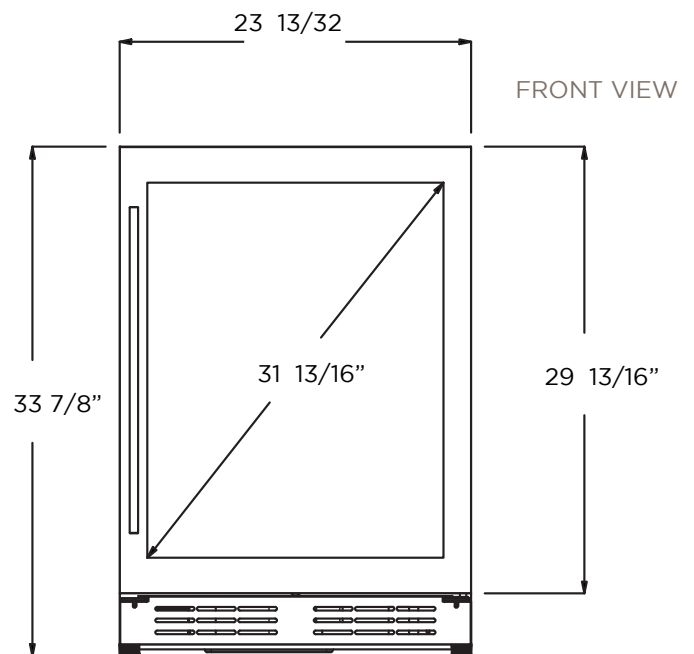

ELICA'S EXCLUSIVE PLUS FEATURES

RISERVA - EBS51SS1 creates the dream conditions for your favorite seltzer drinks. This 24" undercabinet refrigerator has the capacity to fit up to 100 cans (12oz). Featuring 3 adjustable slide out Tempered Glass shelves, 304 Stainless Steel

## STORAGE CAPACITY

TOTAL MAX CAPACITY: 120 CANS (12 oz).

\*Do not exceed Max Capacity, avoid product damage and losing warranty validation

# EBS51SS1

Beverage Center | SINGLE DOOR SINGLE ZONE

PRODUCT DESCRIPTION <b>EBS51SS1</b>		ELECTRICAL SPECIFICATIONS	
Width	24"	Compressor Brand	Embraco
Dimensions	23 13/32" W x 33 13/16" H x 23 5/8" D	Min. Circuit Required	15A
Weight	128 lbs	AC Power	110-120V/60HZ
Installation Type	Built-in and Free Standing	Amperage	0.95A
Refrigerant Type	R600a	Plug Type	B
Volume	4.8 cu ft (135L)	<b>OTHERS</b>	
Total Capacity	> 120 cans (12 oz cans)	Superior Full Extension Racks	
Temperature Range	34 to 65°F	Beverage Shelving made of Tempered Glass	
Sound Level	39 dBA	White LED Lights with 3 level KELVIN shade adjustment	
Door Finish	304 Stainless Steel + Glass	Anti Vibration Technology	
Cabinet Finish	Black	Double Panel Glass Door, UV coated	
Interior Finish	Black	Sabbath Mode	
Hinge Design	Concealed	Stylish look with tubular handle	
Lighting	3 Level White LED		
Shelving	3 Adjustable - Slide Out-Tempered Glass Shelves with Metal front Trim (without rollers)	<b>KITS</b>	
		PRO Handle	KIT0175505
Controls	Capacitive Touch with Display with White Numbers		
<b>DOOR</b>		<b>WARRANTY</b>	
Door Handle	Tubular	2+1 Year Parts and In-Home Labor Warranty. Third year awarded after product registration on <a href="http://www.elica.com">www.elica.com</a>	
Door Glass	Tinted Dual Pane, Low-e Argon-filled		
Reversible Door	Yes		

## LINE DRAWING