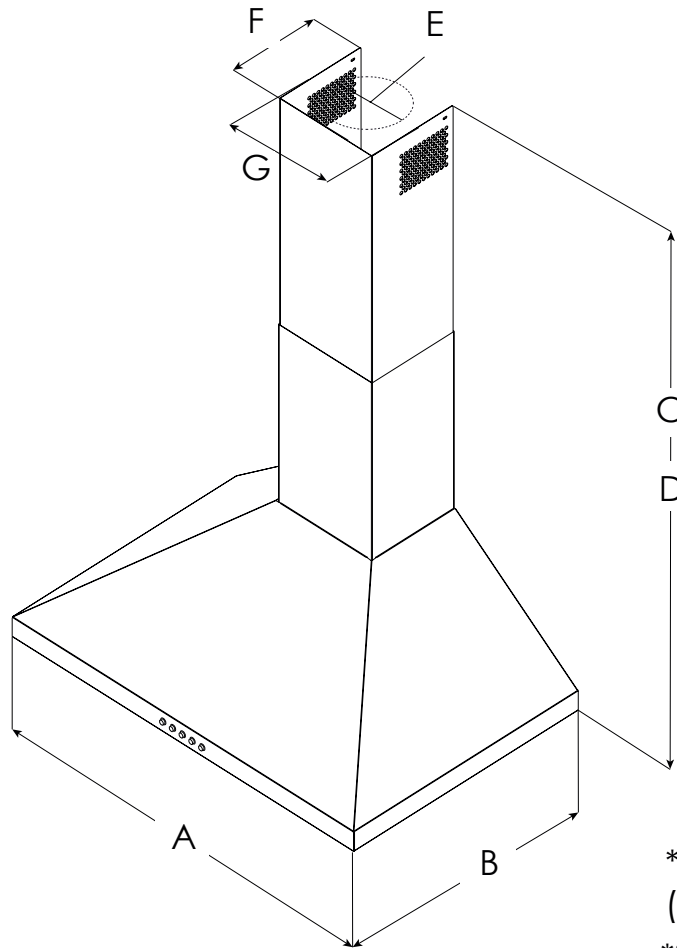

VOLTERRA

EVL424SS

EVL430S2

EVL436S2

*Ductless version
(Recirculating)

**Ducted version

	EVL424SS	EVL430S2	EVL436S2
A	23 ⁵ / ₈ " (60 cm)	30" (76.2 cm)	36" (91.4 cm)
B	19 ¹¹ / ₁₆ " (50 cm)		
C*	Max: 42 ¹ / ₈ " (107 cm) Min: 28 ⁶ / ₁₆ " (72 cm)		
D**	Max: 38 ³ / ₁₆ " (97 cm) Min: 28 ⁶ / ₁₆ " (72 cm)		
E	6" (15.24 cm)		
F	7 ³ / ₁₆ " (18.3 cm)		
G	8 ³ / ₁₆ " (20.8 cm)		